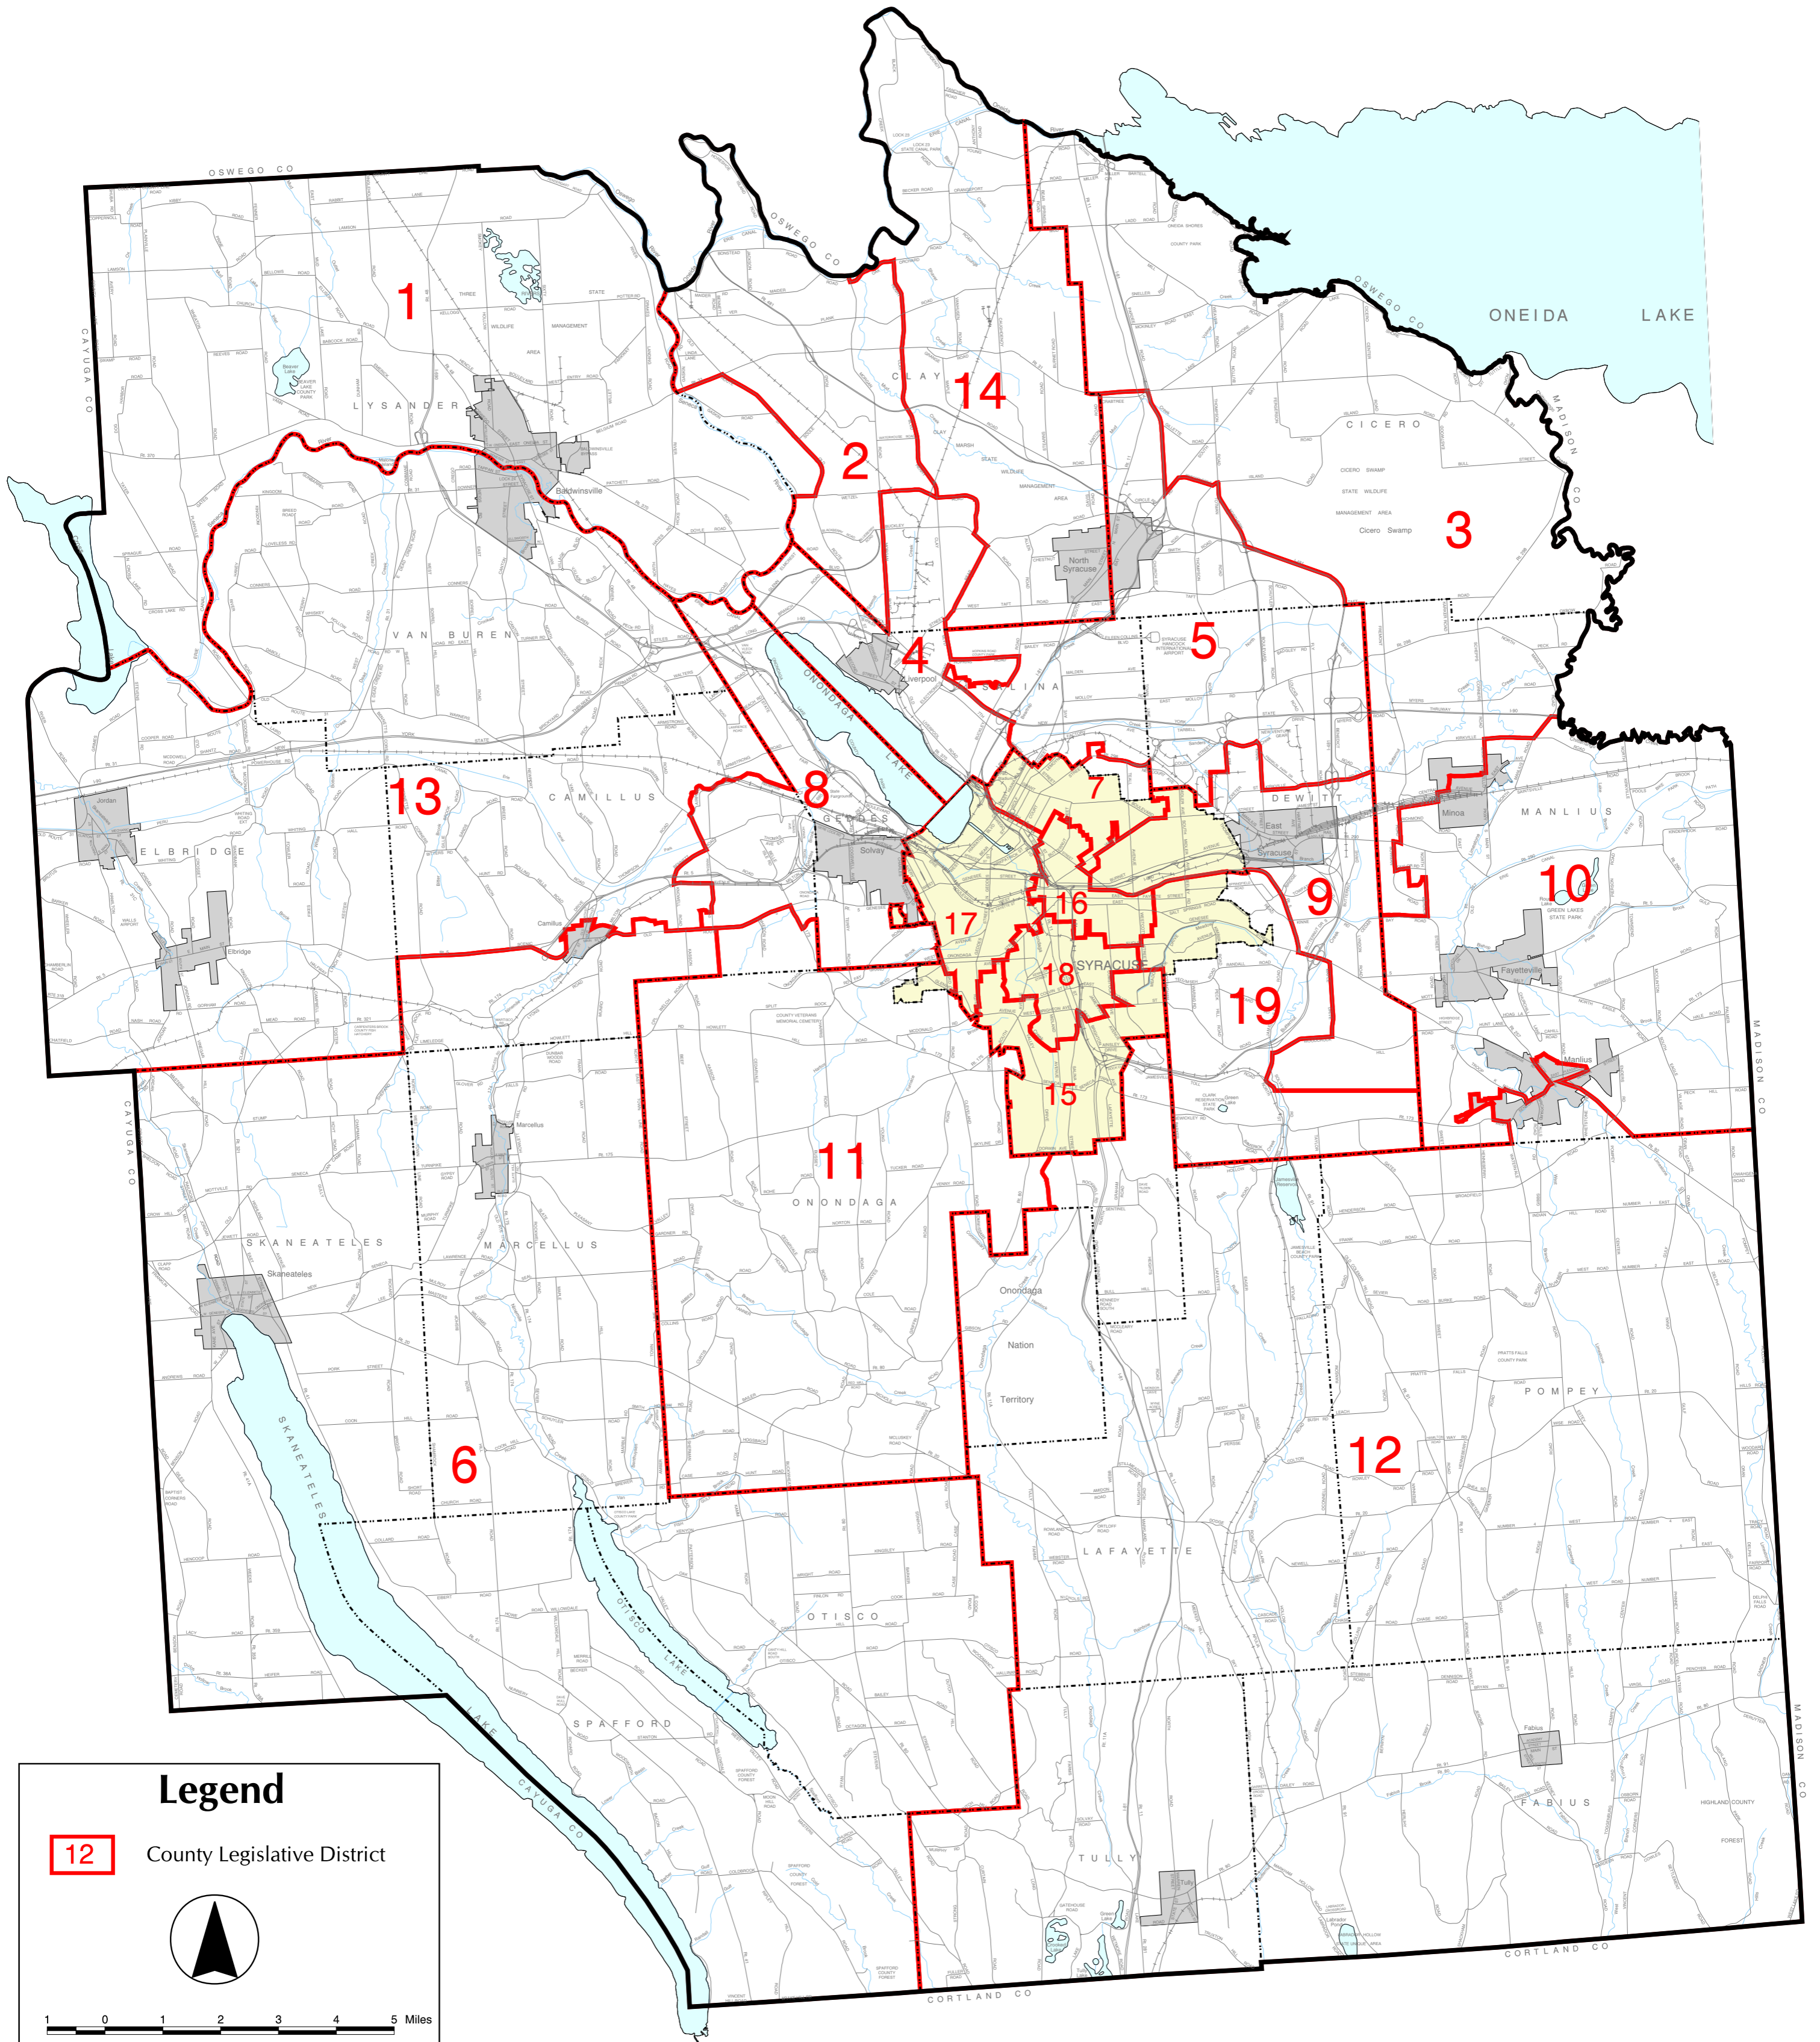

MAIN MAP

CLICK ON LEG. DIST. # FOR A MORE DETAILED MAP

Onondaga County Legislative Districts

Legend

12 County Legislative District